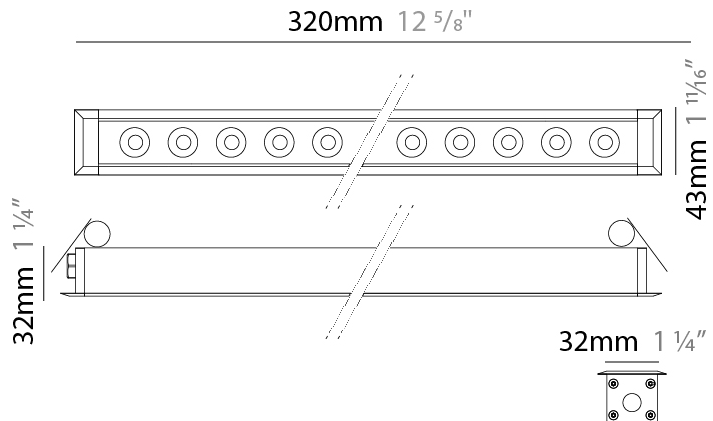

GENERAL

Series: Mini Corniche
Brand: Platek
Division: Exterior
Mounting Type: Recessed
Mounting Location: Ceiling
Subcategory: Downlight

PHYSICAL

Shape: Rectangle
Length (mm): 320
Length (in): 12 5/8
Width (mm): 43
Width (in): 1 7/8
Height (mm): 32
Height (in): 1 1/4
Ceiling Thickness (mm): 2 - 13
Ceiling Thickness (in): 1/16 - 1/2
Light Distribution: Downlight
Weight (kg): 0.8
Weight (lbs): 1.76
Diffuser: Clear tempered glass
Gasket: Gore-Tex valve to prevent condensation
Fixture Finish: BLK / WHI / GRY / COR / ANT / BRZ
Fixture Material: Extruded Aluminum
Cut-out Measurements: 36mm / 1 7/16" x 310mm / 12 3/16"

ELECTRICAL

Lamp Type: LED
Total Output Wattage (W): 9.5 / 5.5 / 6
Driver Included: No
Driver Location: Remote
Driver Type: Constant Voltage - 120 / 277Vac
Driver Class: Class 2
Input Voltage (V): 120 - 277
Output Voltage (V): 24
Upon Request: (Not included - see components [IP65 or higher enclosure to be supplied by others]) 0-10Vdc dimming / Phase dimming / Non-dimming 120/277Vac

LED

Number of LEDs: 9
Color Temperature (°K): 3000 / 4000
Max. Delivered Lumen (lm): 750 / 780
Nominal Lumen (lm): 1260 / 1305
CRI: >80 CRI
Lamp Life (hrs): 60000

OPTICAL

Optic°: 13 / 26 / 40 / ASY / DIF / ELL

RATINGS AND CERTIFICATIONS

Certified By: Certified for North American Standards
IP rating: IP65
IK Rating: IK07
Bug Rating: B1 U1 G0

PROJECT
TYPE
SPECIFIER
QUANTITY
DATE