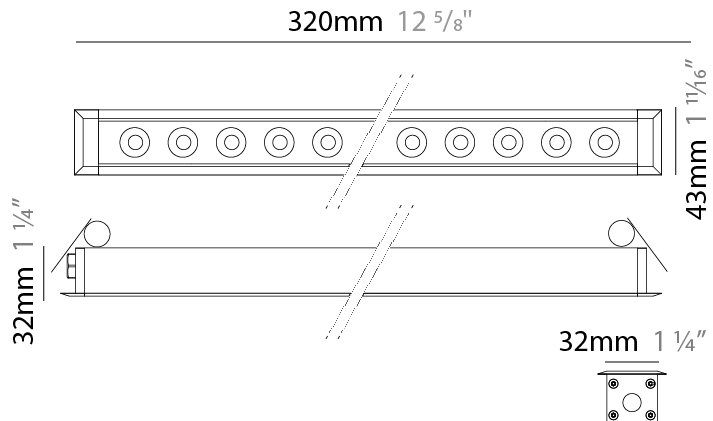

1. To build a product code in our configurator select the specify button on the base model # product page
2. To build a manual product code on this datasheet choose from the options listed below in blue font and add the suffix to the base model #

GENERAL

Series: Mini Corniche

Brand: Platek

Division: Exterior

Mounting Type: Recessed

Mounting Location: Ceiling

Subcategory: Downlight

PHYSICAL

Shape: Rectangle

Length (mm): 320

Length (in): 12 ⁵/₈

Width (mm): 43

Width (in): 1 ⁵/₈

Height (mm): 32

Height (in): 1 ¹/₄

Ceiling Thickness (mm): 2 - 13

Ceiling Thickness (in): 1/16 - 1/2

Light Distribution: Downlight

Weight (kg): 0.8

Weight (lbs): 1.76

Diffuser: Clear tempered glass

Gasket: Gore-Tex valve to prevent condensation

Fixture Finish: [BLK](#) / [WHI](#) / [GRY](#) / [COR](#) / [ANT](#) / [BRZ](#)

Fixture Material: Extruded Aluminum

Cut-out Measurements: 36mm / 1 7/16" x 310mm / 12 3/16"

ELECTRICAL

Lamp Type: LED

Total Output Wattage (W): 11.5

Dimming: Bluetooth technology or DMX

Control Gear: DMX

Driver Included: No

Driver Location: Remote

Driver Type: Constant Current - Universal

Driver Class: Class 2

Input Voltage (V): 120 - 277

Constant Current (MA): 500

LED

Number of LEDs: 8

Color Temperature (°K): RGBW

CRI: >80 CRI

Lamp Life (hrs): 60000

Special LEDs offerings: RGBW

OPTICAL

Optic°: [26](#) / [40](#) / [ELL](#)

RATINGS AND CERTIFICATIONS

Certified By: Certified for North American Standards

IP rating: IP65

IK Rating: IK07

Bug Rating: B1 U0 G0